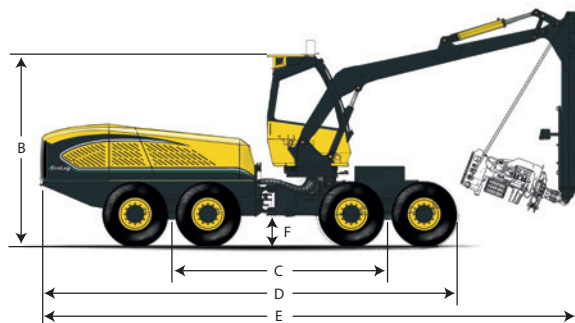

Eco Log 688

EcoLog[®]

Eco Log 688

The Eco Log 688 is an 8 wheel drive harvester designed to minimize ground pressure when working in sensitive harvesting areas. It is available as a SteepHunter™, which delivers the tractive force and stability required for work in steep slopes.

200 kN
tractive effort

HIGH VISIBILITY

SERVICE FRIENDLY

- Large hoods
- Easily removable/tiltable parts.
- Service ramp for safe and easy access.

4,1 N/cm²
ground pressure*

*Depending on installed equipment.

CRANE EC260

HIGH STABILITY

- 8WD
- Midjoint oscillates $\pm 24^\circ$ sideways.
- Cabin tilt

Dimensions	
Approximate weight, kg	21700
Width (A), tires 600 710 800, mm	2700 2910 3041
Height (B), mm	3810
Length (C), mm	4450
Length (D), mm	8579
Length (E), mm	11050
Ground clearance (F), mm	650
Engine	
Type	6 cyl. MB OM 926LA 7.2 l
Stage	Euromot 3b*
Power @ 2200rpm, kW (hp)	225 (306)
Torque @ 1200-1600 rpm, Nm	1200
Fuel tank, l	460
Transmission	
Type	Hydrostatic mechanical
Tractive effort, kN	200
Maximum speed, km/h	20
Hydraulic	
Implement pump for cranes, cc	140
Oil flow @ 1600 rpm for crane, l/min	275
Implement pump for harvester head, cc	145
Oil flow @ 1600 rpm for harvester head, l/min	285
Pressure, Bar	250
Hydraulic tank, l	200
Wheels	
Standard	8 wheels 700/45 - 26.5"
Option	8 wheels 600/55 - 26.5" 8 wheels 800/40 - 26.5"
Crane	
Lifting force, gross, kNm	270
Reach alternatives, m	10 / 11 / 11.5
Slewing torque, gross, kNm	50