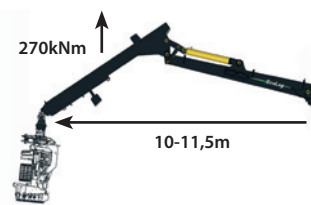

200 kN
tractive effort

HIGH VISIBILITY

SERVICE FRIENDLY

- Large hoods
- Easily removable/tiltable parts.
- Service ramp for safe and easy access.

4,1 N/cm²
ground pressure*

*Depending on installed equipment.

CRANE EC260

HIGH STABILITY

- 8WD
- Midjoint oscillates $\pm 24^\circ$ sideways.
- Cabin tilt

Dimensions	
Approximate weight, kg	21700
Width (A), tires 600 710 800, mm	2700 2910 3041
Height (B), mm	3810
Length (C), mm	4450
Length (D), mm	8579
Length (E), mm	11050
Ground clearance (F), mm	650
Engine	
Type	6 cyl. MB OM 926LA 7.2 l
Stage	Euromot 3b*
Power @ 2200rpm, kW (hp)	225 (306)
Torque @ 1200-1600 rpm, Nm	1200
Fuel tank, l	460
Transmission	
Type	Hydrostatic mechanical
Tractive effort, kN	200
Maximum speed, km/h	20
Hydraulic	
Implement pump for cranes, cc	140
Oil flow @ 1600 rpm for crane, l/min	275
Implement pump for harvester head, cc	145
Oil flow @ 1600 rpm for harvester head, l/min	285
Pressure, Bar	250
Hydraulic tank, l	200
Wheels	
Standard	8 wheels 700/45 - 26.5"
Option	8 wheels 600/55 - 26.5" 8 wheels 800/40 - 26.5"
Crane	
Lifting force, gross, kNm	270
Reach alternatives, m	10 / 11 / 11.5
Slewing torque, gross, kNm	50