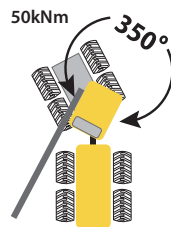

Eco Log 688

EcoLog[®]

Eco Log 688

The Eco Log 688 is an 8 wheel drive harvester designed to minimize ground pressure when working in sensitive harvesting areas. It is available as a SteepHunter™, which delivers the tractive force and stability required for work in steep slopes.

200 kN
tractive effort

HIGH VISIBILITY

SERVICE FRIENDLY

- Large hoods
- Easily removable/tiltable parts.
- Service ramp for safe and easy access.

4,1 N/cm²
ground pressure*

*Depending on installed equipment.

CRANE EC260

HIGH STABILITY

- 8WD
- Midjoint oscillates $\pm 24^\circ$ sideways.
- Cabin tilt

Dimensions	
Approximate weight, kg	21700
Width (A), tires 600 710 800, mm	2700 2910 3041
Height (B), mm	3810
Length (C), mm	4450
Length (D), mm	8579
Length (E), mm	11050
Ground clearance (F), mm	650
Engine	
Type	6 cyl. MB OM 926LA 7.2 l
Stage	Euromot 3b*
Power @ 2200rpm, kW (hp)	225 (306)
Torque @ 1200-1600 rpm, Nm	1200
Fuel tank, l	460
Transmission	
Type	Hydrostatic mechanical
Tractive effort, kN	200
Maximum speed, km/h	20
Hydraulic	
Implement pump for cranes, cc	140
Oil flow @ 1600 rpm for crane, l/min	275
Implement pump for harvester head, cc	145
Oil flow @ 1600 rpm for harvester head, l/min	285
Pressure, Bar	250
Hydraulic tank, l	200
Wheels	
Standard	8 wheels 700/45 - 26.5"
Option	8 wheels 600/55 - 26.5" 8 wheels 800/40 - 26.5"
Crane	
Lifting force, gross, kNm	270
Reach alternatives, m	10 / 11 / 11.5
Slewing torque, gross, kNm	50